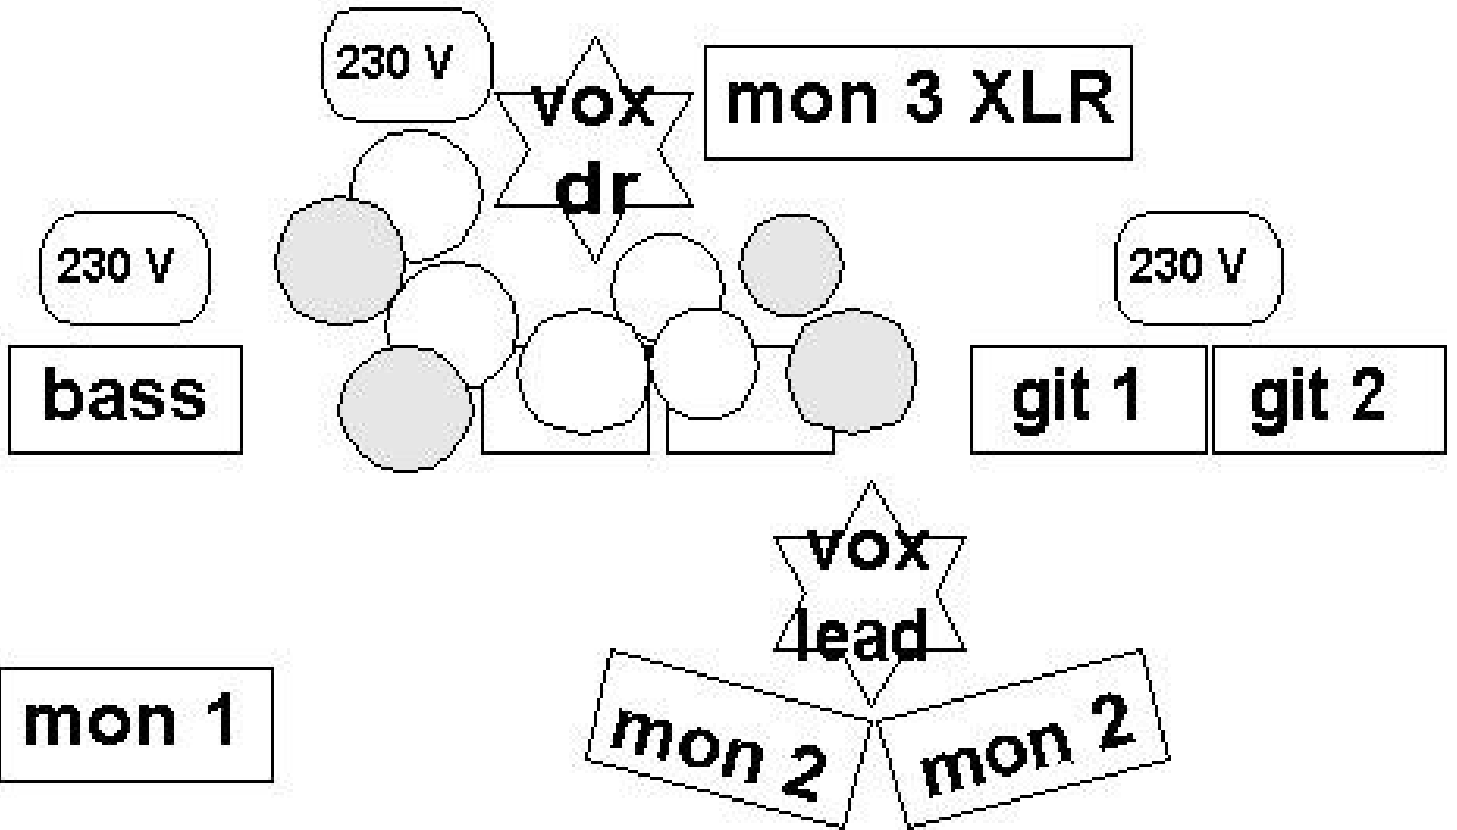

the funny world of Suzie Wong

Stage 2010

Ch	Instrument	Mic	Ins	Ch	Instrument	Mic	Ins
1	kick	own	gate+comp	13	git l	sm 57	
2	kick	own	gate+comp	14	git r	own	
3	snare	sm 57		15	vox dr	own	comp
4	tom	clip	gate	16	vox lead	own	comp
5	tom	clip	gate	17			
6	tom	clip	gate	18			
7	tom	clip	gate	19			
8	hh	cond		20	hall 1 ret L	PCM 70/91	
9	oh l	cond		21	hall 1ret R	PCM 70/91	
10	oh r	cond		22	hall 2 ret L	SPX990	
11	bass di	act	comp	23	hall 2 ret R	SPX990	
12	bass mic	md 421	comp	24	delay ret	D2	

Drum- Riser mind. 2m x 2m auf 40cm, laute Monitorwedges 15"2"

the BUNNY world of Suzie Wong

DAS AKUSTIK-SET BRAUCHT 3 WEGE
MONITOR AUF 3 WEDGES, UND
HIER KOMMT DIE INPUT-LISTE

1 • KICK 2 • SNARE 3 • TOM

4 • TOM 5 • OH 6 • OH