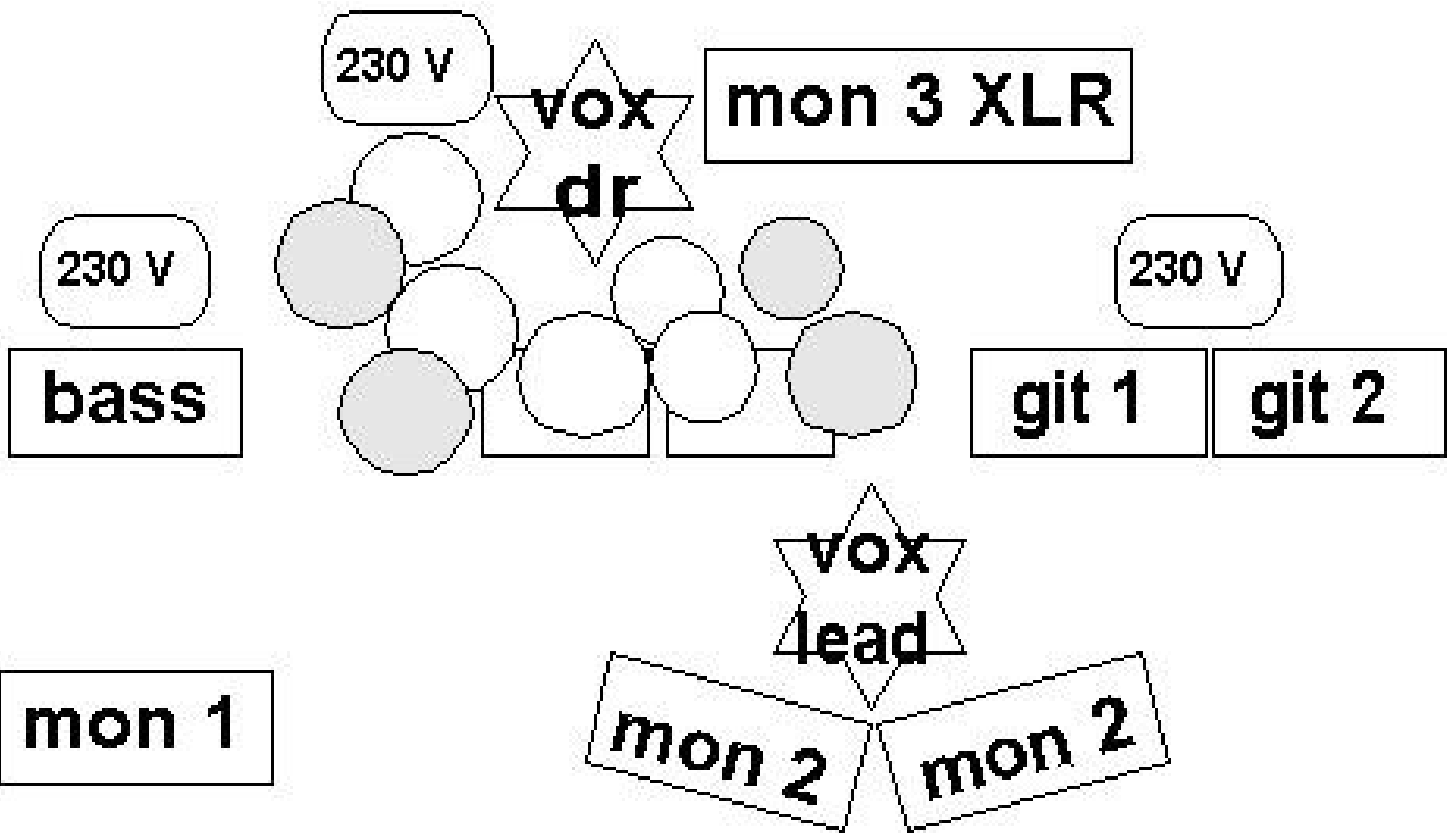

# the funny world of Suzie Wong

Bühnenplan 2006

Ch	Instrument	Mic	Ins	Ch	Instrument	Mic	Ins
1	kick	own	gate+comp	13	git l	sm 57	
2	kick	own	gate+comp	14	git r	own	
3	snare	sm 57		15	vox dr	own	comp
4	tom	clip	gate	16	vox lead	own	comp
5	tom	clip	gate	17			
6	tom	clip	gate	18			
7	tom	clip	gate	19			
8	hh	cond		20	hall 1 ret L	PCM 70/91	
9	oh l	cond		21	hall 1ret R	PCM 70/91	
10	oh r	cond		22	hall 2 ret L	SPX990	
11	bass di	act	comp	23	hall 2 ret R	SPX990	
12	bass mic	md 421	comp	24	delay ret	D2	

Drum- Riser mind. 2m x 2m auf 40cm, laute Monitorwedges 15"2"